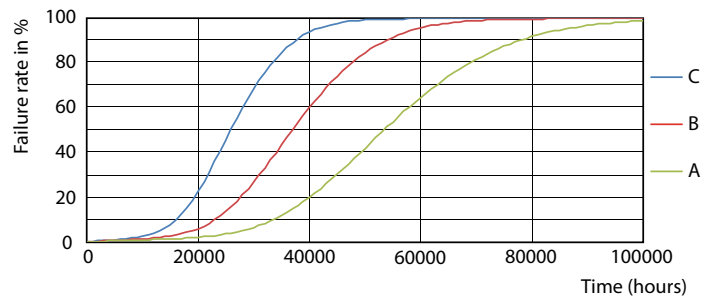

## Vida útil

LEDtube 50K-LED

LEDtube 50K FailureRate-LED

LEDtube 20W 50K LumenVsTc

LEDtube 50K-LMP