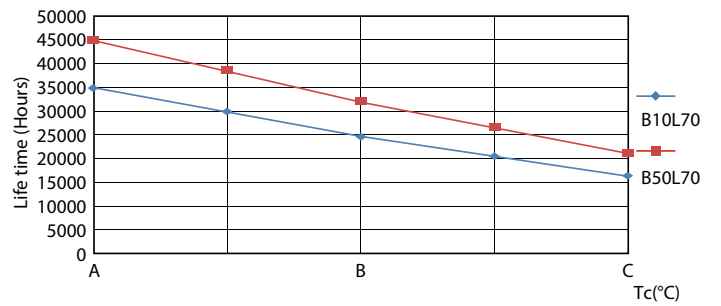

## Vida útil

LEDtube 30K

LEDtube 30K FailureRate

LEDtube 30K LumenVsTc

LEDtube 30K LifetimeVsTc