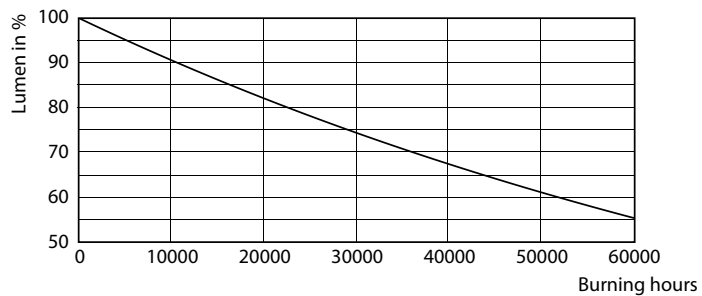

CorePro tubo LED Universal T8

Vida útil

LEDtube 30K