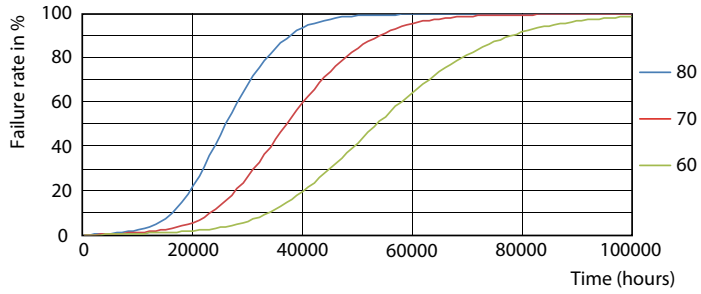

Master Value tubo LED T8

Vida útil

LEDtube 220-240V G13 FailureRate