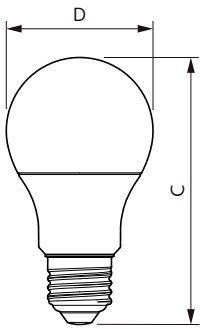

CorePro LEDEstándar

Plano de dimensiones

Product	D	C
CorePro LEDbulbND 8-60W A60E27 827 3CT/8	60 mm	110 mm
CorePro LEDbulb D 5-40W A60 E27 927	60 mm	110 mm
CorePro LEDbulb ND 5-40W A60 E27 830	60 mm	110 mm
CorePro LED bulb ND 7.5-60W A60 E27 865	60 mm	110 mm
CorePro LED bulb ND 5-40W A60 E27 865	60 mm	110 mm
CorePro LEDbulb ND 7.5-60W A60 E27 830	60 mm	110 mm
CorePro LEDbulb ND 7.5-60W A60 E27 840	60 mm	110 mm
CorePro LEDbulb ND 8-60W A60 E27 827	60 mm	110 mm
CorePro LEDbulb ND 5.5-40W A60 E27 827	60 mm	110 mm
CorePro LEDbulb ND 5-40W A60 E27 840	60 mm	110 mm

Product	D	C
CorePro LEDbulb D 8.5-60W A60 E27 927	60 mm	110 mm

Product	D	C
CorePro LEDbulb D 10.5-75W A60 E27 927	60 mm	110 mm
CorePro LEDbulb D 13-100W A60 E27 927	60 mm	110 mm

Product	D	C
CorePro LEDbulb ND 12.5-100W A60 E27 840	60 mm	110 mm
CorePro LEDbulb ND 12.5-100W A60 E27 865	60 mm	110 mm