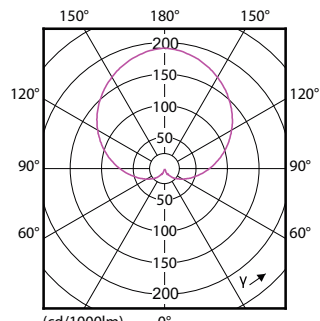

Temperatura

Order Code	Full Product Name	Temperatura máxima (nom.)
49752400	CorePro LEDbulb ND 10.5-75W A60 E27 830	80 °C
49758600	CorePro LEDbulb ND 10-75W A60 E27 865	80 °C
57757800	CorePro LEDbulb ND 5.5-40W A60 E27 827	75 °C
57755400	CorePro LEDbulb ND 8-60W A60 E27 827	85 °C
70033100	CorePro LEDbulbND 8-60W A60E27 827 3CT/8	85 °C
57779000	CorePro LEDbulb ND 5-40W A60 E27 840	75 °C
57777600	CorePro LEDbulb ND 7.5-60W A60 E27 840	85 °C
57993000	CorePro LEDbulb ND 5-40W A60 E27 830	75 °C
57787500	CorePro LED bulb ND 5-40W A60 E27 865	75 °C
57771400	CorePro LEDbulb ND 7.5-60W A60 E27 830	85 °C
57785100	CorePro LED bulb ND 7.5-60W A60 E27 865	85 °C
49076100	CorePro LEDbulb ND 11-75W A60 E27 827	80 °C
49074700	CorePro LEDbulb ND 13-100W A60 E27 827	85 °C
51032200	CorePro LEDbulb ND 10-75W A60 E27 840	80 °C
57767700	CorePro LEDbulb ND 13-100W A60 E27 830	85 °C
51030800	CorePro LEDbulb ND 12.5-100W A60 E27 840	85 °C
57781300	CorePro LEDbulb ND 12.5-100W A60 E27 865	85 °C
81451200	CorePro LED Stick ND 9.5-68W T38 E27 830	85 °C
81453600	CorePro LED Stick ND 9.5-75W T38 E27 840	85 °C
66062800	CorePro LEDbulb D 5-40W A60 E27 927	70 °C
66064200	CorePro LEDbulb D 8.5-60W A60 E27 927	85 °C
66066600	CorePro LEDbulb D 10.5-75W A60 E27 927	90 °C
66068000	CorePro LEDbulb D 13-100W A60 E27 927	90 °C