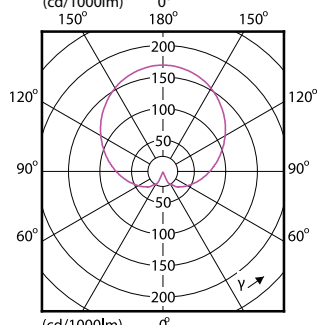

Temperatura

Order Code	Full Product Name	Temperatura máxima (nom.)
49752400	CorePro LEDbulb ND 10.5-75W A60 E27 830	80 °C
49758600	CorePro LEDbulb ND 10-75W A60 E27 865	80 °C
57757800	CorePro LEDbulb ND 5.5-40W A60 E27 827	75 °C
57755400	CorePro LEDbulb ND 8-60W A60 E27 827	85 °C
70033100	CorePro LEDbulbND 8-60W A60E27 827 3CT/8	85 °C
57779000	CorePro LEDbulb ND 5-40W A60 E27 840	75 °C
57777600	CorePro LEDbulb ND 7.5-60W A60 E27 840	85 °C
57993000	CorePro LEDbulb ND 5-40W A60 E27 830	75 °C
57787500	CorePro LED bulb ND 5-40W A60 E27 865	75 °C
57771400	CorePro LEDbulb ND 7.5-60W A60 E27 830	85 °C
57785100	CorePro LED bulb ND 7.5-60W A60 E27 865	85 °C
49076100	CorePro LEDbulb ND 11-75W A60 E27 827	80 °C
49074700	CorePro LEDbulb ND 13-100W A60 E27 827	85 °C
51032200	CorePro LEDbulb ND 10-75W A60 E27 840	80 °C
57767700	CorePro LEDbulb ND 13-100W A60 E27 830	85 °C
51030800	CorePro LEDbulb ND 12.5-100W A60 E27 840	85 °C
57781300	CorePro LEDbulb ND 12.5-100W A60 E27 865	85 °C
81451200	CorePro LED Stick ND 9.5-68W T38 E27 830	85 °C
81453600	CorePro LED Stick ND 9.5-75W T38 E27 840	85 °C
66062800	CorePro LEDbulb D 5-40W A60 E27 927	70 °C
66064200	CorePro LEDbulb D 8.5-60W A60 E27 927	85 °C
66066600	CorePro LEDbulb D 10.5-75W A60 E27 927	90 °C
66068000	CorePro LEDbulb D 13-100W A60 E27 927	90 °C