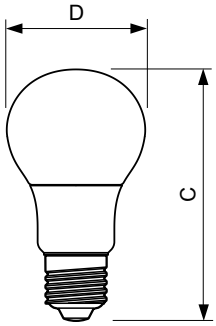

CorePro LEDEstándar

Plano de dimensiones

Product	D	C
CorePro LEDbulbND 8-60W A60E27 827 3CT/8	60 mm	110 mm
CorePro LEDbulb D 5-40W A60 E27 927	60 mm	110 mm
CorePro LEDbulb ND 5-40W A60 E27 830	60 mm	110 mm
CorePro LED bulb ND 7.5-60W A60 E27 865	60 mm	110 mm
CorePro LED bulb ND 5-40W A60 E27 865	60 mm	110 mm
CorePro LEDbulb ND 7.5-60W A60 E27 830	60 mm	110 mm
CorePro LEDbulb ND 7.5-60W A60 E27 840	60 mm	110 mm
CorePro LEDbulb ND 8-60W A60 E27 827	60 mm	110 mm
CorePro LEDbulb ND 5.5-40W A60 E27 827	60 mm	110 mm
CorePro LEDbulb ND 5-40W A60 E27 840	60 mm	110 mm

Product	D	C
CorePro LEDbulb D 8.5-60W A60 E27 927	60 mm	110 mm

Product	D	C
CorePro LEDbulb D 10.5-75W A60 E27 927	60 mm	110 mm
CorePro LEDbulb D 13-100W A60 E27 927	60 mm	110 mm

Product	D	C
CorePro LEDbulb ND 12.5-100W A60 E27 840	60 mm	110 mm
CorePro LEDbulb ND 12.5-100W A60 E27 865	60 mm	110 mm