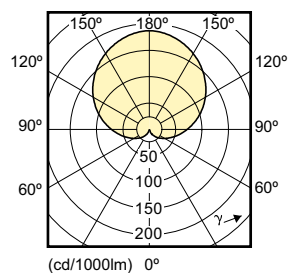

Temperatura

Order Code	Full Product Name	Temperatura máxima (nom.)
49752400	CorePro LEDbulb ND 10.5-75W A60 E27 830	80 °C
49758600	CorePro LEDbulb ND 10-75W A60 E27 865	80 °C
57757800	CorePro LEDbulb ND 5.5-40W A60 E27 827	75 °C
57755400	CorePro LEDbulb ND 8-60W A60 E27 827	85 °C
70033100	CorePro LEDbulbND 8-60W A60E27 827 3CT/8	85 °C
57779000	CorePro LEDbulb ND 5-40W A60 E27 840	75 °C
57777600	CorePro LEDbulb ND 7.5-60W A60 E27 840	85 °C
57993000	CorePro LEDbulb ND 5-40W A60 E27 830	75 °C
57787500	CorePro LED bulb ND 5-40W A60 E27 865	75 °C
57771400	CorePro LEDbulb ND 7.5-60W A60 E27 830	85 °C
57785100	CorePro LED bulb ND 7.5-60W A60 E27 865	85 °C
49076100	CorePro LEDbulb ND 11-75W A60 E27 827	80 °C
49074700	CorePro LEDbulb ND 13-100W A60 E27 827	85 °C
51032200	CorePro LEDbulb ND 10-75W A60 E27 840	80 °C
57767700	CorePro LEDbulb ND 13-100W A60 E27 830	85 °C
51030800	CorePro LEDbulb ND 12.5-100W A60 E27 840	85 °C
57781300	CorePro LEDbulb ND 12.5-100W A60 E27 865	85 °C
81451200	CorePro LED Stick ND 9.5-68W T38 E27 830	85 °C
81453600	CorePro LED Stick ND 9.5-75W T38 E27 840	85 °C
66062800	CorePro LEDbulb D 5-40W A60 E27 927	70 °C
66064200	CorePro LEDbulb D 8.5-60W A60 E27 927	85 °C
66066600	CorePro LEDbulb D 10.5-75W A60 E27 927	90 °C
66068000	CorePro LEDbulb D 13-100W A60 E27 927	90 °C