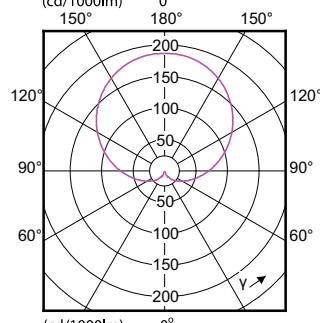

Temperatura

Order Code	Full Product Name	Temperatura máxima (nom.)
49752400	CorePro LEDbulb ND 10.5-75W A60 E27 830	80 °C
49758600	CorePro LEDbulb ND 10-75W A60 E27 865	80 °C
57757800	CorePro LEDbulb ND 5.5-40W A60 E27 827	75 °C
57755400	CorePro LEDbulb ND 8-60W A60 E27 827	85 °C
70033100	CorePro LEDbulbND 8-60W A60E27 827 3CT/8	85 °C
57779000	CorePro LEDbulb ND 5-40W A60 E27 840	75 °C
57777600	CorePro LEDbulb ND 7.5-60W A60 E27 840	85 °C
57993000	CorePro LEDbulb ND 5-40W A60 E27 830	75 °C
57787500	CorePro LED bulb ND 5-40W A60 E27 865	75 °C
57771400	CorePro LEDbulb ND 7.5-60W A60 E27 830	85 °C
57785100	CorePro LED bulb ND 7.5-60W A60 E27 865	85 °C
49076100	CorePro LEDbulb ND 11-75W A60 E27 827	80 °C
49074700	CorePro LEDbulb ND 13-100W A60 E27 827	85 °C
51032200	CorePro LEDbulb ND 10-75W A60 E27 840	80 °C
57767700	CorePro LEDbulb ND 13-100W A60 E27 830	85 °C
51030800	CorePro LEDbulb ND 12.5-100W A60 E27 840	85 °C
57781300	CorePro LEDbulb ND 12.5-100W A60 E27 865	85 °C
81451200	CorePro LED Stick ND 9.5-68W T38 E27 830	85 °C
81453600	CorePro LED Stick ND 9.5-75W T38 E27 840	85 °C
66062800	CorePro LEDbulb D 5-40W A60 E27 927	70 °C
66064200	CorePro LEDbulb D 8.5-60W A60 E27 927	85 °C
66066600	CorePro LEDbulb D 10.5-75W A60 E27 927	90 °C
66068000	CorePro LEDbulb D 13-100W A60 E27 927	90 °C