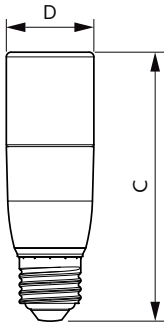

## Plano de dimensiones

Product	D	C
CorePro LEDbulb ND 10.5-75W A60 E27 830	60 mm	110 mm
CorePro LEDbulb ND 10-75W A60 E27 865	60 mm	110 mm
CorePro LEDbulb ND 10-75W A60 E27 840	60 mm	110 mm
CorePro LEDbulb ND 11-75W A60 E27 827	60 mm	110 mm
CorePro LEDbulb ND 13-100W A60 E27 827	60 mm	110 mm
CorePro LEDbulb ND 13-100W A60 E27 830	60 mm	110 mm

## Plano de dimensiones

Product	D	C
CorePro LEDbulbND 8-60W A60E27 827 3CT/8	60 mm	110 mm
CorePro LEDbulb D 5-40W A60 E27 927	60 mm	110 mm
CorePro LEDbulb ND 5-40W A60 E27 830	60 mm	110 mm
CorePro LED bulb ND 7.5-60W A60 E27 865	60 mm	110 mm
CorePro LED bulb ND 5-40W A60 E27 865	60 mm	110 mm
CorePro LEDbulb ND 7.5-60W A60 E27 830	60 mm	110 mm
CorePro LEDbulb ND 7.5-60W A60 E27 840	60 mm	110 mm
CorePro LEDbulb ND 8-60W A60 E27 827	60 mm	110 mm
CorePro LEDbulb ND 5.5-40W A60 E27 827	60 mm	110 mm
CorePro LEDbulb ND 5-40W A60 E27 840	60 mm	110 mm

## Plano de dimensiones

Product	D	C
CorePro LED Stick ND 9.5-75W T38 E27 840	37,2 mm	114,3 mm
CorePro LED Stick ND 9.5-68W T38 E27 830	37,2 mm	114,3 mm