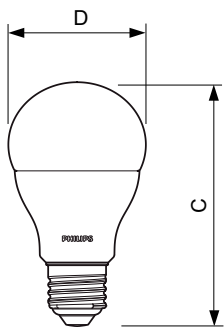

## Plano de dimensiones

Product	D	C
CorePro LEDbulb ND 10.5-75W A60 E27 830	60 mm	110 mm
CorePro LEDbulb ND 10-75W A60 E27 865	60 mm	110 mm
CorePro LEDbulb ND 10-75W A60 E27 840	60 mm	110 mm
CorePro LEDbulb ND 11-75W A60 E27 827	60 mm	110 mm
CorePro LEDbulb ND 13-100W A60 E27 827	60 mm	110 mm
CorePro LEDbulb ND 13-100W A60 E27 830	60 mm	110 mm