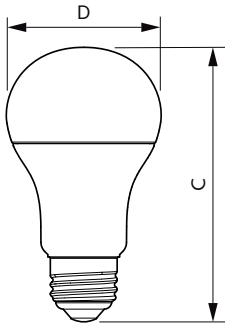

CorePro LEDEstándar

Plano de dimensiones

Product	D	C
CorePro LEDbulbND 8-60W A60E27 827 3CT/8	60 mm	110 mm
CorePro LEDbulb D 5-40W A60 E27 927	60 mm	110 mm
CorePro LEDbulb ND 5-40W A60 E27 830	60 mm	110 mm
CorePro LED bulb ND 7.5-60W A60 E27 865	60 mm	110 mm
CorePro LED bulb ND 5-40W A60 E27 865	60 mm	110 mm
CorePro LEDbulb ND 7.5-60W A60 E27 830	60 mm	110 mm
CorePro LEDbulb ND 7.5-60W A60 E27 840	60 mm	110 mm
CorePro LEDbulb ND 8-60W A60 E27 827	60 mm	110 mm
CorePro LEDbulb ND 5.5-40W A60 E27 827	60 mm	110 mm
CorePro LEDbulb ND 5-40W A60 E27 840	60 mm	110 mm

Product	D	C
CorePro LEDbulb D 8.5-60W A60 E27 927	60 mm	110 mm

Product	D	C
CorePro LEDbulb D 10.5-75W A60 E27 927	60 mm	110 mm
CorePro LEDbulb D 13-100W A60 E27 927	60 mm	110 mm

Product	D	C
CorePro LEDbulb ND 12.5-100W A60 E27 840	60 mm	110 mm
CorePro LEDbulb ND 12.5-100W A60 E27 865	60 mm	110 mm