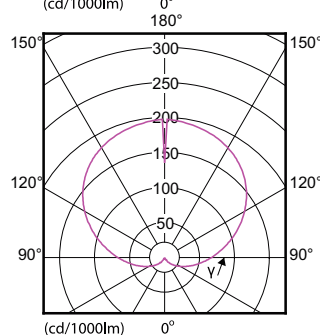

Temperatura

Order Code	Full Product Name	Temperatura máxima (nom.)
49752400	CorePro LEDbulb ND 10.5-75W A60 E27 830	80 °C
49758600	CorePro LEDbulb ND 10-75W A60 E27 865	80 °C
57757800	CorePro LEDbulb ND 5.5-40W A60 E27 827	75 °C
57755400	CorePro LEDbulb ND 8-60W A60 E27 827	85 °C
70033100	CorePro LEDbulbND 8-60W A60E27 827 3CT/8	85 °C
57779000	CorePro LEDbulb ND 5-40W A60 E27 840	75 °C
57777600	CorePro LEDbulb ND 7.5-60W A60 E27 840	85 °C
57993000	CorePro LEDbulb ND 5-40W A60 E27 830	75 °C
57787500	CorePro LED bulb ND 5-40W A60 E27 865	75 °C
57771400	CorePro LEDbulb ND 7.5-60W A60 E27 830	85 °C
57785100	CorePro LED bulb ND 7.5-60W A60 E27 865	85 °C
49076100	CorePro LEDbulb ND 11-75W A60 E27 827	80 °C
49074700	CorePro LEDbulb ND 13-100W A60 E27 827	85 °C
51032200	CorePro LEDbulb ND 10-75W A60 E27 840	80 °C
57767700	CorePro LEDbulb ND 13-100W A60 E27 830	85 °C
51030800	CorePro LEDbulb ND 12.5-100W A60 E27 840	85 °C
57781300	CorePro LEDbulb ND 12.5-100W A60 E27 865	85 °C
81451200	CorePro LED Stick ND 9.5-68W T38 E27 830	85 °C
81453600	CorePro LED Stick ND 9.5-75W T38 E27 840	85 °C
66062800	CorePro LEDbulb D 5-40W A60 E27 927	70 °C
66064200	CorePro LEDbulb D 8.5-60W A60 E27 927	85 °C
66066600	CorePro LEDbulb D 10.5-75W A60 E27 927	90 °C
66068000	CorePro LEDbulb D 13-100W A60 E27 927	90 °C