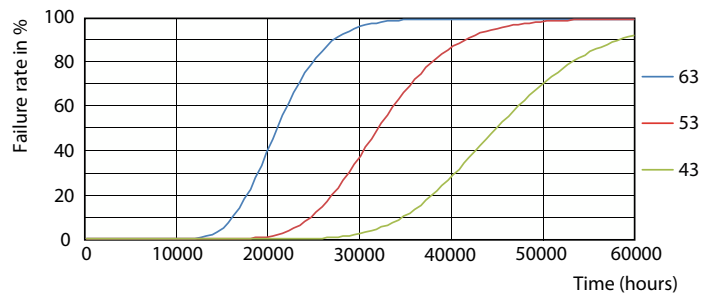

CorePro tubo LED EM/230V T8

Datos fotométricos

Spectral Power Distribution Colour

Vida útil

LEDtube COR EU 21,5W 30K LumenVsTc-LMP

Life Expectancy Diagram

LEDtube 30K 4363 LifetimeVsTc-LED

LEDtube 30K 4363 FailureRate-LED