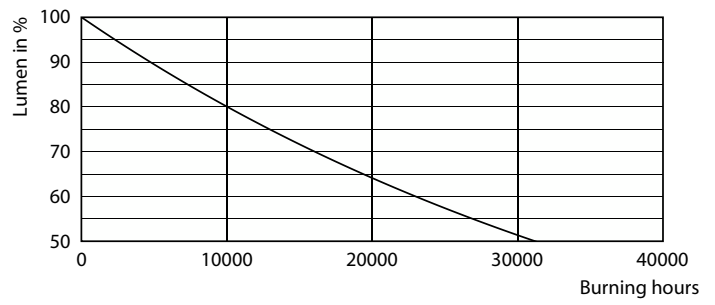

Lumen Maintenance Diagram - CorePro LEDspot 4-50W GU10 830 36D DIM