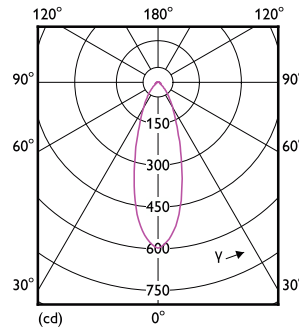

Light Distribution Diagram - CorePro LEDspot 4-50W GU10 830 36D DIM