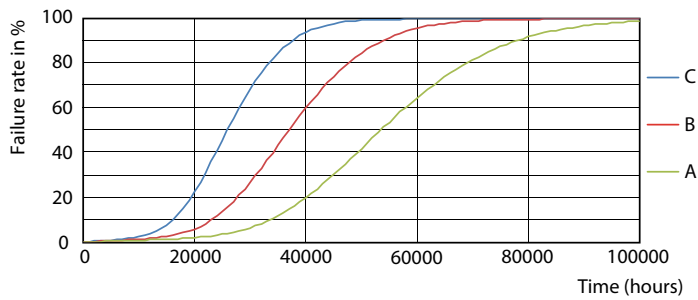

## Vida útil

LEDtube 50K MAS LumenVsTc

LEDtube 50K-LED

LEDtube 50K FailureRate-LED

LEDtube 50K-LMP