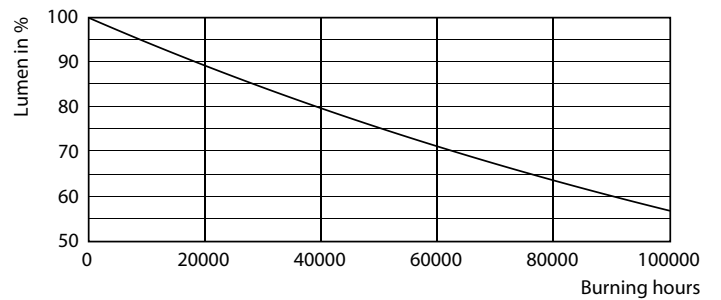

## Vida útil

LEDtube MAS SLR 8W 60K LumenVsTc-LMP

LEDtube MAS SLR 8W 60K LifetimeVsTc-LED

LEDtube MAS SLR 8W 60K FailureRate-LED

LEDtube\_60K