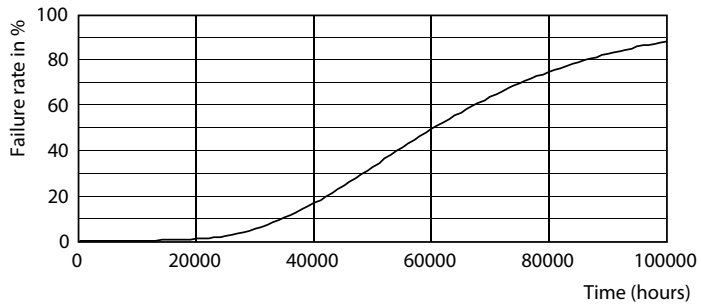

Master Value tubo LED T8

Vida útil

LEDtube_60K