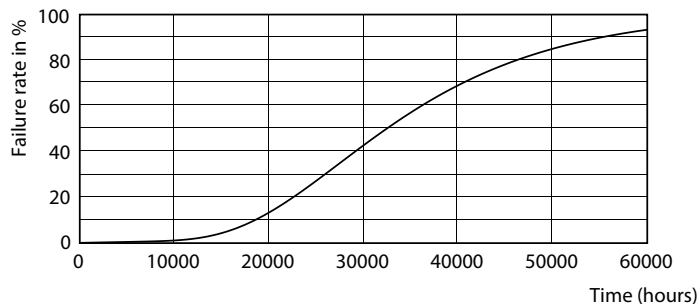

CorePro tubo LED EM/230V T8

Vida útil

18W G13