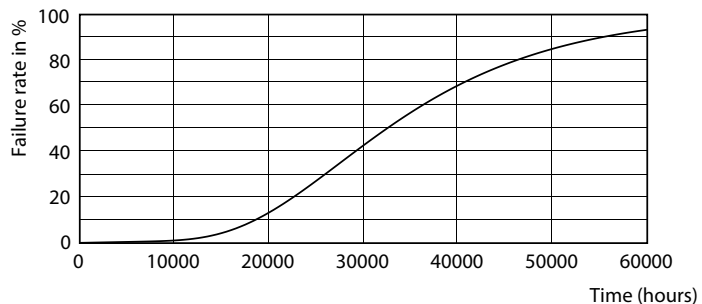

CorePro tubo LED EM/230V T8

Vida útil

18W G13