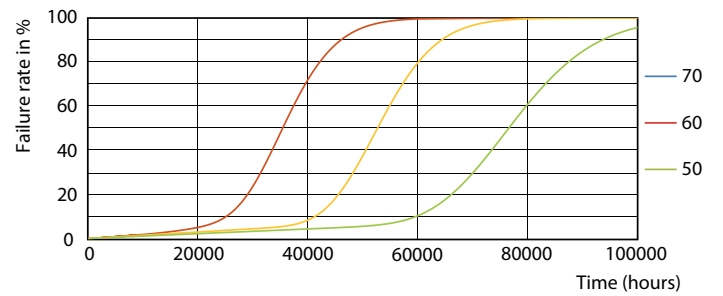

MASTER tubo LED EM/230V T8

Datos fotométricos

Spectral Power Distribution Colour

Vida útil

Lumen Maintenance Diagram

FailureRate

Life Expectancy Diagram

LumenVsTc