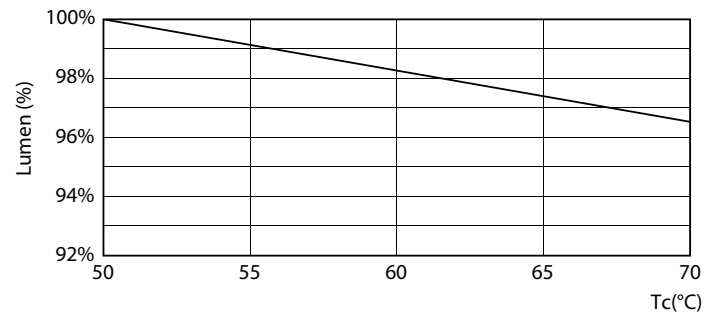

MASTER tubo LED EM/230V T8

Datos fotométricos

Spectral Power Distribution Colour

Vida útil

Lumen Maintenance Diagram

FailureRate

Life Expectancy Diagram

LumenVsTc