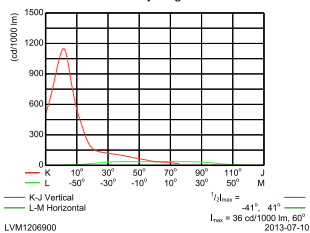

## Datos fotométricos

BBP623 GC 34xLED-HB/WW A

LOR = 0.72

34 x 101 lm

Cartesian intensity diagram

OFCC\_BBP623 GC 34xLED-HB/WW A-Cartesian Outdoor (combined)