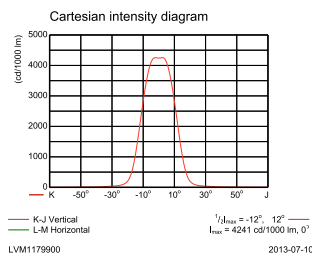

## Datos fotométricos

BBP623 GC 34xLED-HB/NW MB

L.O.R. = 0.72

34 x 120 mm

OFCC\_BBP623 GC 34xLED-HB/NW MB-Cartesian Outdoor (combined)