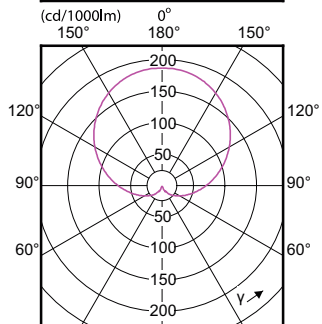

CorePro LEEstándar