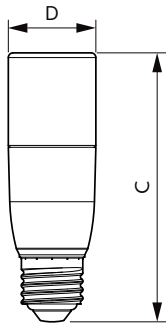

Product	D	C
CorePro LED Stick ND 9.5-75W T38 E27 840	37,2 mm	114,3 mm
CorePro LED Stick ND 9.5-68W T38 E27 830	37,2 mm	114,3 mm