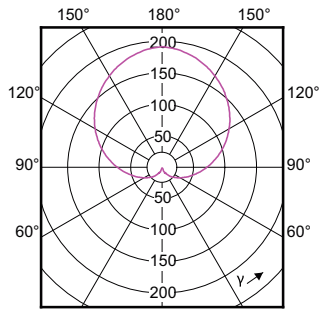

CorePro LEEstándar