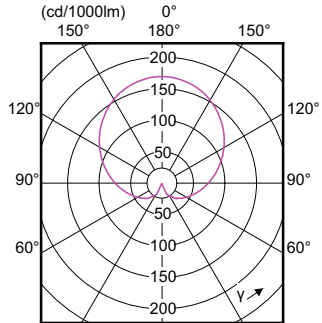

CorePro LEEstándar