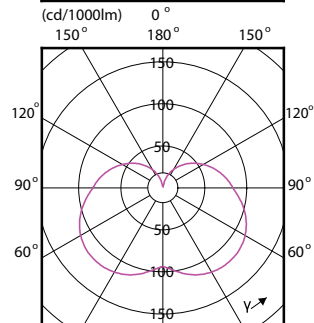

CorePro LEEstándar