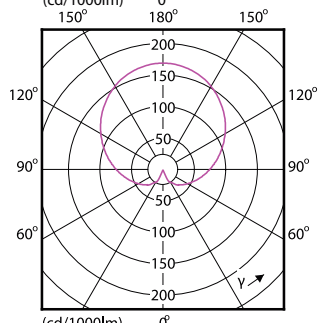

Temperatura

Order Code	Full Product Name	Temperatura máxima (nom.)
49752400	CorePro LEDbulb ND 10.5-75W A60 E27 830	80 °C
49758600	CorePro LEDbulb ND 10-75W A60 E27 865	80 °C
57757800	CorePro LEDbulb ND 5.5-40W A60 E27 827	75 °C
57755400	CorePro LEDbulb ND 8-60W A60 E27 827	85 °C
70033100	CorePro LEDbulbND 8-60W A60E27 827 3CT/8	85 °C
57779000	CorePro LEDbulb ND 5-40W A60 E27 840	75 °C
57777600	CorePro LEDbulb ND 7.5-60W A60 E27 840	85 °C
57993000	CorePro LEDbulb ND 5-40W A60 E27 830	75 °C
57787500	CorePro LED bulb ND 5-40W A60 E27 865	75 °C
57771400	CorePro LEDbulb ND 7.5-60W A60 E27 830	85 °C
57785100	CorePro LED bulb ND 7.5-60W A60 E27 865	85 °C
49076100	CorePro LEDbulb ND 11-75W A60 E27 827	80 °C
49074700	CorePro LEDbulb ND 13-100W A60 E27 827	85 °C
51032200	CorePro LEDbulb ND 10-75W A60 E27 840	80 °C
57767700	CorePro LEDbulb ND 13-100W A60 E27 830	85 °C
51030800	CorePro LEDbulb ND 12.5-100W A60 E27 840	85 °C
57781300	CorePro LEDbulb ND 12.5-100W A60 E27 865	85 °C
81451200	CorePro LED Stick ND 9.5-68W T38 E27 830	85 °C
81453600	CorePro LED Stick ND 9.5-75W T38 E27 840	85 °C
66062800	CorePro LEDbulb D 5-40W A60 E27 927	70 °C
66064200	CorePro LEDbulb D 8.5-60W A60 E27 927	85 °C
66066600	CorePro LEDbulb D 10.5-75W A60 E27 927	90 °C
66068000	CorePro LEDbulb D 13-100W A60 E27 927	90 °C