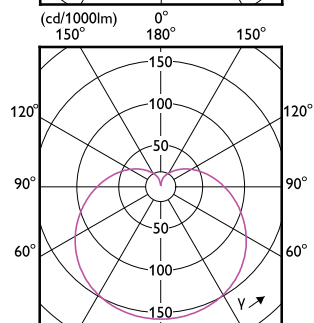

CorePro LEEstándar