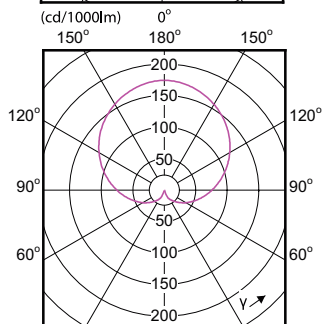

CorePro LEEstándar