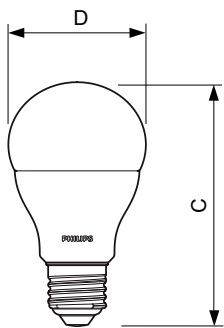

CorePro LEDEstándar

Versions

E27

Plano de dimensiones

Product	D	C
CorePro LEDbulb ND 10.5-75W A60 E27 830	60 mm	110 mm
CorePro LEDbulb ND 10-75W A60 E27 840	60 mm	110 mm
CorePro LEDbulb ND 11-75W A60 E27 827	60 mm	110 mm
CorePro LEDbulb ND 10-75W A60 E27 865	60 mm	110 mm
CorePro LEDbulb ND 13-100W A60 E27 827	60 mm	110 mm
CorePro LEDbulb ND 13-100W A60 E27 830	60 mm	110 mm

CorePro LEDEstándar

Plano de dimensiones

Product	D	C
CorePro LEDbulb ND 7.5-60W A60 E27 840	60 mm	110 mm
CorePro LEDbulb ND 8-60W A60 E27 827	60 mm	110 mm
CorePro LEDbulb ND 5.5-40W A60 E27 827	60 mm	110 mm
CorePro LEDbulb ND 5-40W A60 E27 840	60 mm	110 mm
CorePro LEDbulb ND 5-40W A60 E27 830	60 mm	110 mm
CorePro LED bulb ND 7.5-60W A60 E27 865	60 mm	110 mm
CorePro LED bulb ND 5-40W A60 E27 865	60 mm	110 mm
CorePro LEDbulb ND 7.5-60W A60 E27 830	60 mm	110 mm
CorePro LEDbulbND 8-60W A60E27 827 3CT/8	60 mm	110 mm
CorePro LEDbulb D 5-40W A60 E27 927	60 mm	110 mm