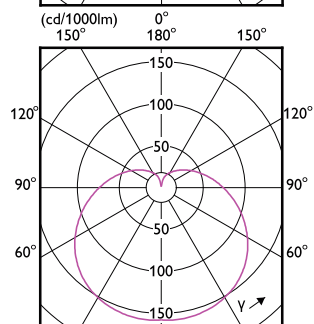

CorePro LEEstándar