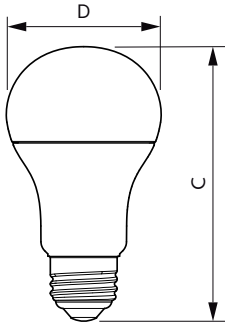

CorePro LEDEstándar

Versions

E27

Plano de dimensiones

Product	D	C
CorePro LEDbulb ND 10.5-75W A60 E27 830	60 mm	110 mm
CorePro LEDbulb ND 10-75W A60 E27 840	60 mm	110 mm
CorePro LEDbulb ND 11-75W A60 E27 827	60 mm	110 mm
CorePro LEDbulb ND 10-75W A60 E27 865	60 mm	110 mm
CorePro LEDbulb ND 13-100W A60 E27 827	60 mm	110 mm
CorePro LEDbulb ND 13-100W A60 E27 830	60 mm	110 mm

CorePro LEDEstándar

Plano de dimensiones

Product	D	C
CorePro LEDbulb ND 7.5-60W A60 E27 840	60 mm	110 mm
CorePro LEDbulb ND 8-60W A60 E27 827	60 mm	110 mm
CorePro LEDbulb ND 5.5-40W A60 E27 827	60 mm	110 mm
CorePro LEDbulb ND 5-40W A60 E27 840	60 mm	110 mm
CorePro LEDbulb ND 5-40W A60 E27 830	60 mm	110 mm
CorePro LED bulb ND 7.5-60W A60 E27 865	60 mm	110 mm
CorePro LED bulb ND 5-40W A60 E27 865	60 mm	110 mm
CorePro LEDbulb ND 7.5-60W A60 E27 830	60 mm	110 mm
CorePro LEDbulbND 8-60W A60E27 827 3CT/8	60 mm	110 mm
CorePro LEDbulb D 5-40W A60 E27 927	60 mm	110 mm

Product	D	C
CorePro LEDbulb ND 12.5-100W A60 E27 840	60 mm	110 mm
CorePro LEDbulb ND 12.5-100W A60 E27 865	60 mm	110 mm

Product	D	C
CorePro LED Stick ND 9.5-75W T38 E27 840	37,2 mm	114,3 mm
CorePro LED Stick ND 9.5-68W T38 E27 830	37,2 mm	114,3 mm

Product	D	C
CorePro LEDbulb D 8.5-60W A60 E27 927	60 mm	110 mm

CorePro LEDEstándar

Plano de dimensiones

Product	D	C
CorePro LEDbulb D 10.5-75W A60 E27 927	60 mm	110 mm
CorePro LEDbulb D 13-100W A60 E27 927	60 mm	110 mm