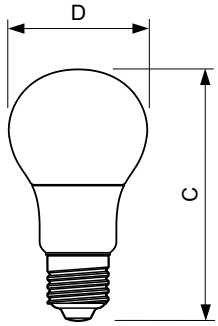

CorePro LEDEstándar

Versions

E27

Plano de dimensiones

Product	D	C
CorePro LEDbulb ND 10.5-75W A60 E27 830	60 mm	110 mm
CorePro LEDbulb ND 10-75W A60 E27 840	60 mm	110 mm
CorePro LEDbulb ND 11-75W A60 E27 827	60 mm	110 mm
CorePro LEDbulb ND 10-75W A60 E27 865	60 mm	110 mm
CorePro LEDbulb ND 13-100W A60 E27 827	60 mm	110 mm
CorePro LEDbulb ND 13-100W A60 E27 830	60 mm	110 mm

CorePro LEDEstándar

Plano de dimensiones

Product	D	C
CorePro LEDbulb ND 7.5-60W A60 E27 840	60 mm	110 mm
CorePro LEDbulb ND 8-60W A60 E27 827	60 mm	110 mm
CorePro LEDbulb ND 5.5-40W A60 E27 827	60 mm	110 mm
CorePro LEDbulb ND 5-40W A60 E27 840	60 mm	110 mm
CorePro LEDbulb ND 5-40W A60 E27 830	60 mm	110 mm
CorePro LED bulb ND 7.5-60W A60 E27 865	60 mm	110 mm
CorePro LED bulb ND 5-40W A60 E27 865	60 mm	110 mm
CorePro LEDbulb ND 7.5-60W A60 E27 830	60 mm	110 mm
CorePro LEDbulbND 8-60W A60E27 827 3CT/8	60 mm	110 mm
CorePro LEDbulb D 5-40W A60 E27 927	60 mm	110 mm

Product	D	C
CorePro LEDbulb D 8.5-60W A60 E27 927	60 mm	110 mm

CorePro LEDEstándar

Plano de dimensiones

Product	D	C
CorePro LEDbulb D 10.5-75W A60 E27 927	60 mm	110 mm
CorePro LEDbulb D 13-100W A60 E27 927	60 mm	110 mm