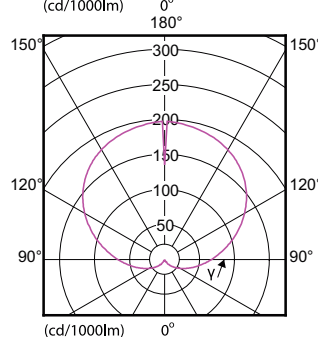

Temperatura

Order Code	Full Product Name	Temperatura máxima (nom.)
49752400	CorePro LEDbulb ND 10.5-75W A60 E27 830	80 °C
49758600	CorePro LEDbulb ND 10-75W A60 E27 865	80 °C
57757800	CorePro LEDbulb ND 5.5-40W A60 E27 827	75 °C
57755400	CorePro LEDbulb ND 8-60W A60 E27 827	85 °C
70033100	CorePro LEDbulbND 8-60W A60E27 827 3CT/8	85 °C
57779000	CorePro LEDbulb ND 5-40W A60 E27 840	75 °C
57777600	CorePro LEDbulb ND 7.5-60W A60 E27 840	85 °C
57993000	CorePro LEDbulb ND 5-40W A60 E27 830	75 °C
57787500	CorePro LED bulb ND 5-40W A60 E27 865	75 °C
57771400	CorePro LEDbulb ND 7.5-60W A60 E27 830	85 °C
57785100	CorePro LED bulb ND 7.5-60W A60 E27 865	85 °C
49076100	CorePro LEDbulb ND 11-75W A60 E27 827	80 °C
49074700	CorePro LEDbulb ND 13-100W A60 E27 827	85 °C
51032200	CorePro LEDbulb ND 10-75W A60 E27 840	80 °C
57767700	CorePro LEDbulb ND 13-100W A60 E27 830	85 °C
51030800	CorePro LEDbulb ND 12.5-100W A60 E27 840	85 °C
57781300	CorePro LEDbulb ND 12.5-100W A60 E27 865	85 °C
81451200	CorePro LED Stick ND 9.5-68W T38 E27 830	85 °C
81453600	CorePro LED Stick ND 9.5-75W T38 E27 840	85 °C
66062800	CorePro LEDbulb D 5-40W A60 E27 927	70 °C
66064200	CorePro LEDbulb D 8.5-60W A60 E27 927	85 °C
66066600	CorePro LEDbulb D 10.5-75W A60 E27 927	90 °C
66068000	CorePro LEDbulb D 13-100W A60 E27 927	90 °C