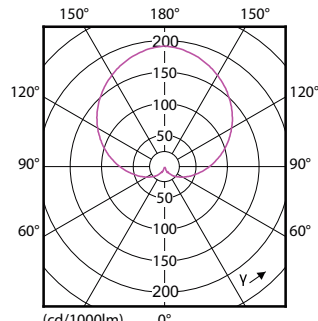

Temperatura

Order Code	Full Product Name	Temperatura máxima (nom.)
49752400	CorePro LEDbulb ND 10.5-75W A60 E27 830	80 °C
49758600	CorePro LEDbulb ND 10-75W A60 E27 865	80 °C
57757800	CorePro LEDbulb ND 5.5-40W A60 E27 827	75 °C
57755400	CorePro LEDbulb ND 8-60W A60 E27 827	85 °C
70033100	CorePro LEDbulbND 8-60W A60E27 827 3CT/8	85 °C
57779000	CorePro LEDbulb ND 5-40W A60 E27 840	75 °C
57777600	CorePro LEDbulb ND 7.5-60W A60 E27 840	85 °C
57993000	CorePro LEDbulb ND 5-40W A60 E27 830	75 °C
57787500	CorePro LED bulb ND 5-40W A60 E27 865	75 °C
57771400	CorePro LEDbulb ND 7.5-60W A60 E27 830	85 °C
57785100	CorePro LED bulb ND 7.5-60W A60 E27 865	85 °C
49076100	CorePro LEDbulb ND 11-75W A60 E27 827	80 °C
49074700	CorePro LEDbulb ND 13-100W A60 E27 827	85 °C
51032200	CorePro LEDbulb ND 10-75W A60 E27 840	80 °C
57767700	CorePro LEDbulb ND 13-100W A60 E27 830	85 °C
51030800	CorePro LEDbulb ND 12.5-100W A60 E27 840	85 °C
57781300	CorePro LEDbulb ND 12.5-100W A60 E27 865	85 °C
81451200	CorePro LED Stick ND 9.5-68W T38 E27 830	85 °C
81453600	CorePro LED Stick ND 9.5-75W T38 E27 840	85 °C
66062800	CorePro LEDbulb D 5-40W A60 E27 927	70 °C
66064200	CorePro LEDbulb D 8.5-60W A60 E27 927	85 °C
66066600	CorePro LEDbulb D 10.5-75W A60 E27 927	90 °C
66068000	CorePro LEDbulb D 13-100W A60 E27 927	90 °C