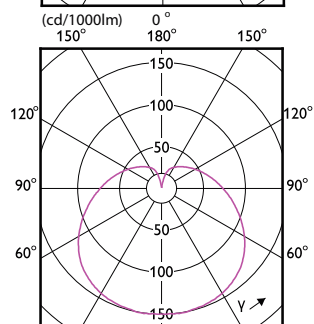

CorePro LEEstándar