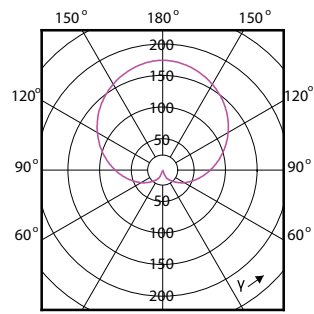

CorePro LEEstándar