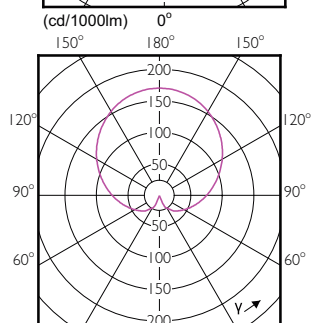

CorePro LEEstándar