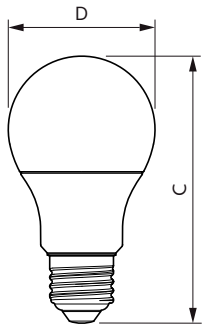

CorePro LEDEstándar

Versions

E27

Plano de dimensiones

Product	D	C
CorePro LEDbulb ND 10.5-75W A60 E27 830	60 mm	110 mm
CorePro LEDbulb ND 10-75W A60 E27 840	60 mm	110 mm
CorePro LEDbulb ND 11-75W A60 E27 827	60 mm	110 mm
CorePro LEDbulb ND 10-75W A60 E27 865	60 mm	110 mm
CorePro LEDbulb ND 13-100W A60 E27 827	60 mm	110 mm
CorePro LEDbulb ND 13-100W A60 E27 830	60 mm	110 mm

CorePro LEDEstándar

Plano de dimensiones

Product	D	C
CorePro LEDbulb ND 7.5-60W A60 E27 840	60 mm	110 mm
CorePro LEDbulb ND 8-60W A60 E27 827	60 mm	110 mm
CorePro LEDbulb ND 5.5-40W A60 E27 827	60 mm	110 mm
CorePro LEDbulb ND 5-40W A60 E27 840	60 mm	110 mm
CorePro LEDbulb ND 5-40W A60 E27 830	60 mm	110 mm
CorePro LED bulb ND 7.5-60W A60 E27 865	60 mm	110 mm
CorePro LED bulb ND 5-40W A60 E27 865	60 mm	110 mm
CorePro LEDbulb ND 7.5-60W A60 E27 830	60 mm	110 mm
CorePro LEDbulbND 8-60W A60E27 827 3CT/8	60 mm	110 mm
CorePro LEDbulb D 5-40W A60 E27 927	60 mm	110 mm

Product	D	C
CorePro LEDbulb ND 12.5-100W A60 E27 840	60 mm	110 mm
CorePro LEDbulb ND 12.5-100W A60 E27 865	60 mm	110 mm

Product	D	C
CorePro LED Stick ND 9.5-75W T38 E27 840	37,2 mm	114,3 mm
CorePro LED Stick ND 9.5-68W T38 E27 830	37,2 mm	114,3 mm

Product	D	C
CorePro LEDbulb D 8.5-60W A60 E27 927	60 mm	110 mm

CorePro LEDEstándar

Plano de dimensiones

Product	D	C
CorePro LEDbulb D 10.5-75W A60 E27 927	60 mm	110 mm
CorePro LEDbulb D 13-100W A60 E27 927	60 mm	110 mm