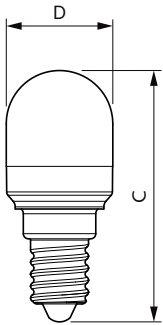

LED Vela

Versions

Plano de dimensiones

Product	D	C
LED 15W T25 E14 WW FR ND RF 1SRT6	25 mm	59 mm